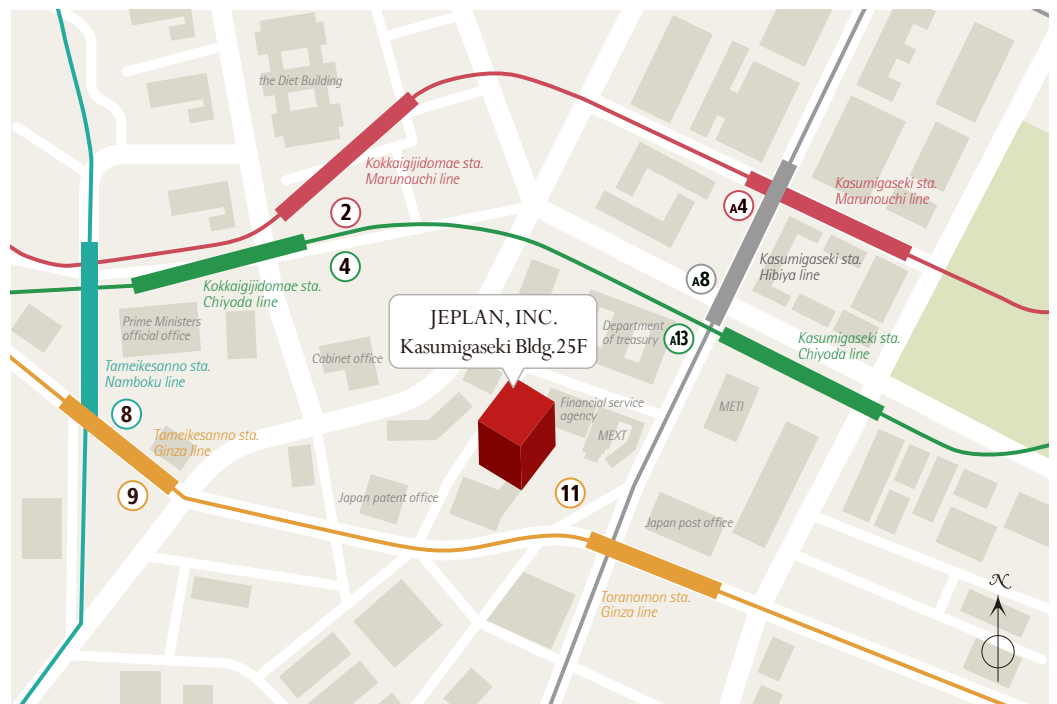

Toranomon Sta. Exit ⑪ Ginza Line (2min.) Kasumigaseki Sta. Exit ⑬ Chiyoda/Hibiya/Marunouchi Line (8min.)
Kokkaigijidomae Sta. Exit ②④ Marunouchi/Chiyoda Line(7min.) Tameikesanno Sta. Exit ⑨⑧ Ginza/Namboku Line(9min.)